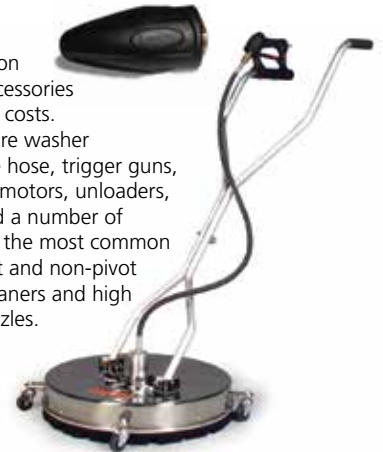

SERVICE & REPAIR

Hotsy has more than 170 local dealers in North America, all factory-trained to properly evaluate your high-pressure cleaning needs.

Hotsy has factory-trained service technicians who will provide on-site maintenance for your cleaning equipment. Our techs have most common replacement parts on their service truck, and will quickly have your washer running smoothly.

FIND OUT MORE ONLINE: HOTSY.COM

Distributed by:

hotsy Nothing Cleans Like a Hotsy!

Tel: (800) 525-1976 Fax: (888) 880-9631
www.Hotsy.com email: info@Hotsy.com
P/N 9.803-333.0 Effective 1/15

Specifications & product descriptions subject to change without notice.
Hotsy's manufacturing facilities have established and apply a quality and environmental management system to be ISO 9001:2008 and ISO 14001:2001 certified.
A member of KÄRCHER North America ©2015 Hotsy

NOTE: We are constantly improving and updating our products. Consequently, pictures, features and specifications in this brochure may differ slightly from current models. Flow rates and pressure ratings may vary due to variances allowed by manufacturers of our machine components. We attempt to keep our machine performance within ±10% of listed specifications.