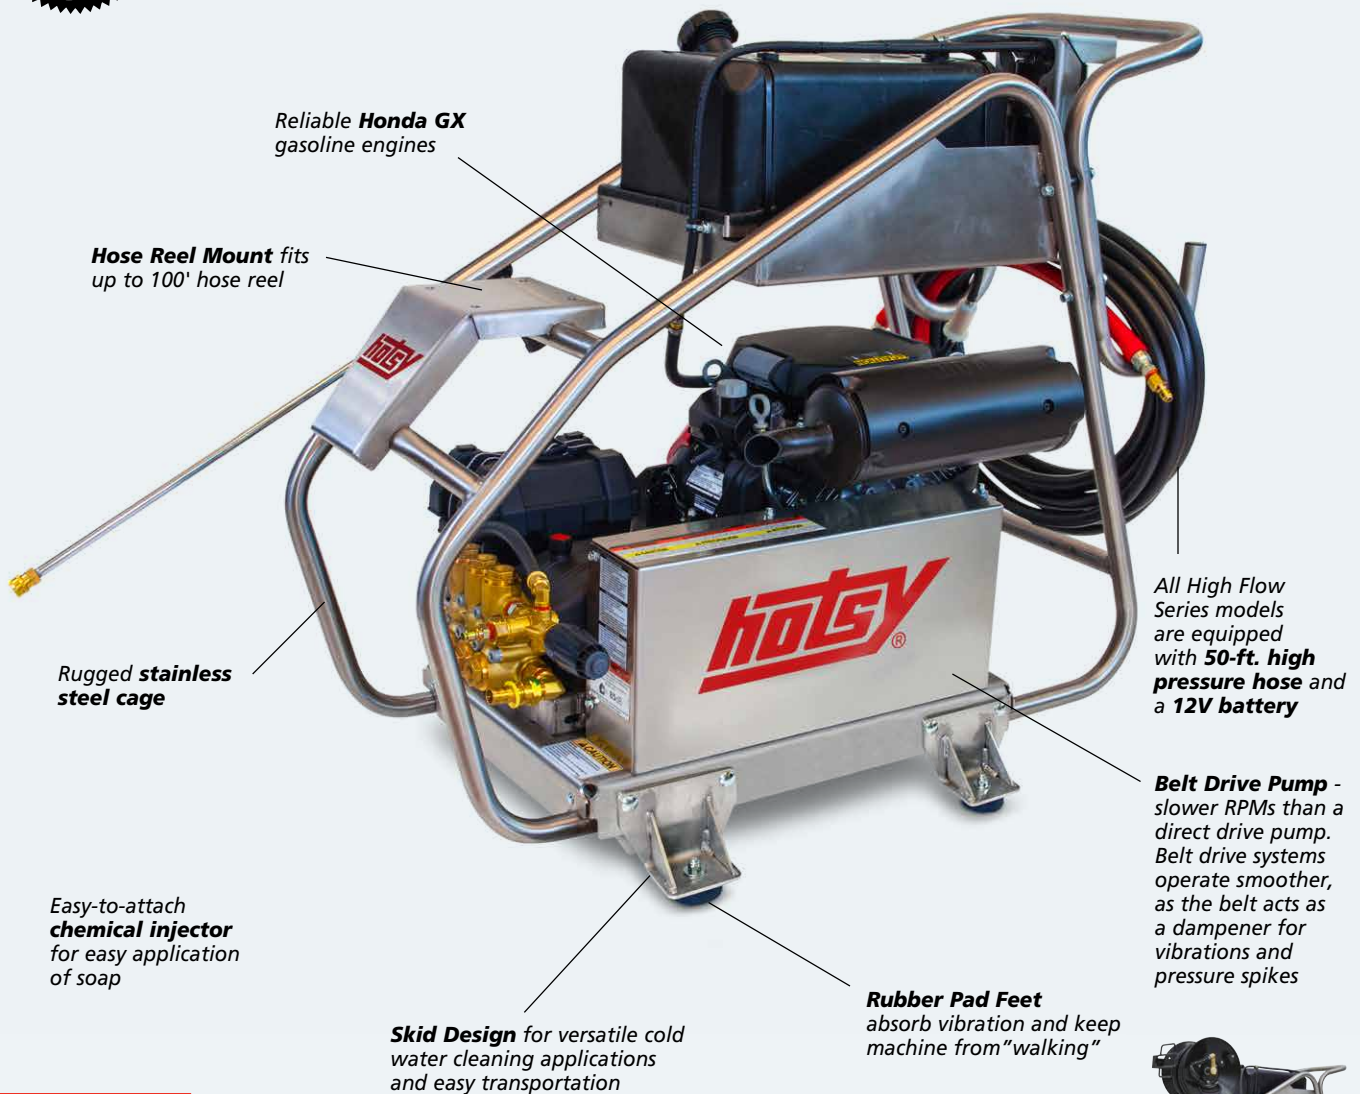

High Flow Series

Cold Water Pressure Washers

#1 in North America for High-Pressure Cleaning Equipment

Gasoline / Belt Drive

The reliable Hotsy triplex pump has a one-piece forged brass manifold and carries a 7-year limited warranty...best in the industry!

Reliable **Honda GX** gasoline engines

Hose Reel Mount fits up to 100' hose reel

Rugged **stainless steel** cage

Easy-to-attach **chemical injector** for easy application of soap

Skid Design for versatile cold water cleaning applications and easy transportation

Rubber Pad Feet absorb vibration and keep machine from "walking"

All High Flow Series models are equipped with **50-ft. high pressure hose** and a **12V battery**

Belt Drive Pump - slower RPMs than a direct drive pump. Belt drive systems operate smoother, as the belt acts as a dampener for vibrations and pressure spikes

FEATURES

- 5.0 to 8.0 GPM @ 3500 PSI
- Honda GX Gasoline Engines
- Chemical injector
- Hotsy 7-yr pump warranty

Transition from skid to cart design (with optional Flat-Free Cart Kit) for versatile cold water cleaning applications and easy transportation. Add on the optional 100' capacity hose reel kit to keep hose safely stored and out of the way (shown with reel & mounting hardware)